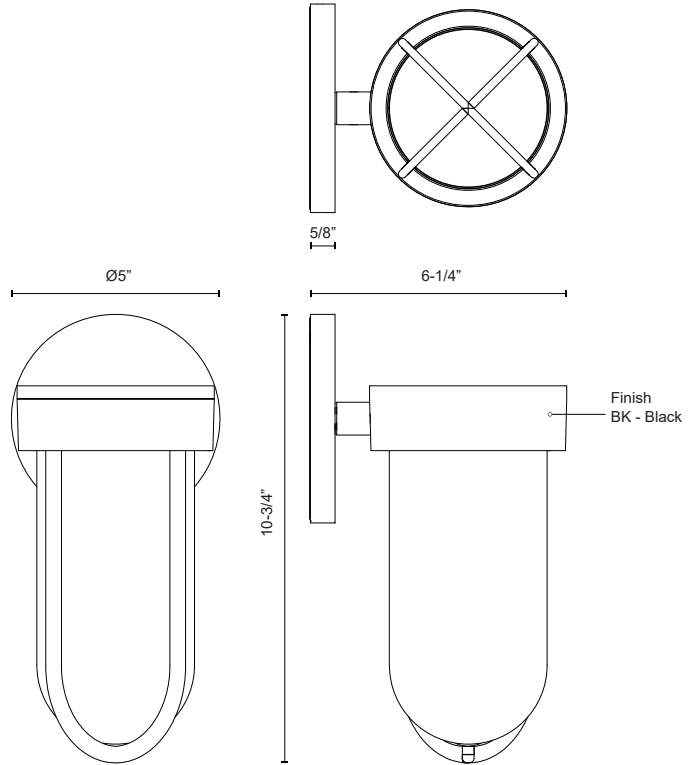

**DAVY
EW17627**

WALL

PROJECT

EW17627-BK
Black

SPECIFICATION DETAILS

Fixture Dimensions	W5" x H10-3/4" x E6-1/4"
Height from center	7-1/2"
Light Source	AC LED Module
Wattage	16W
Total Lumens	1200lm
Delivered Lumens	BK-602lm
Voltage	120V
Color Temperature	3000K
CRI (Ra)	90CRI
Optional Color Temps	2700K - 5000K Available, Minimum Order Quantities Apply
LED Rated Life	50,000 hours
Dimming	100% - 10%, ELV Dimmer (Not Included)
Diffuser Details	White PC Diffuser
Shade Details	Clear Water Glass Shade
Location	Wet, IP65
Illumination Direction	Down
Mounting Style	Wall Mount, Down Only
Canopy Dimensions	D5" x E5/8"
Material	Aluminum + Glass
Paint Finish	BK02

* For custom options, consult factory for details.

* For warranty information, please visit www.kuzcolighting.com/warranty

DESCRIPTION

With a unique rounded metal frame and interior glass shell, this collection adds modern style to any exterior. Its style is matched by its function, providing ample illumination for all outdoor lighting needs.